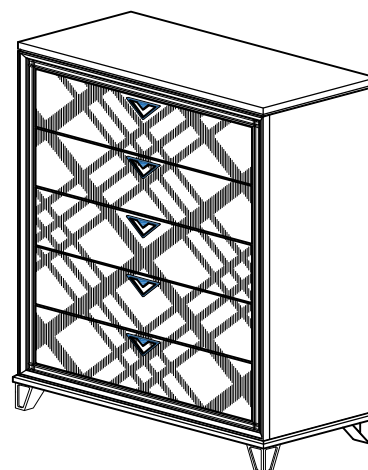

ASSEMBLY INSTRUCTION

MODEL : 9774 KENNDAL
DESCRIPTION : CHEST

Thank you for purchasing this quality product. Be sure to check all packing material carefully for small parts which may have loose inside the carton during shipment. Identify and count all parts and compare with the parts list below.

PART LIST#

NO	DRAWING	DESCRIPTION	QTY
A		Chest	1pc
B		Bun Foot	2pcs
C		Metal Leg	2pcs

HARDWARE LIST#

NO	NAME	PART	QTY
1	Allen Key		1pc
2	JCBC - M6 x 20mm		4pcs
3	M6 Spring Washer		4pcs
4	M6 Flat Washer		4pcs