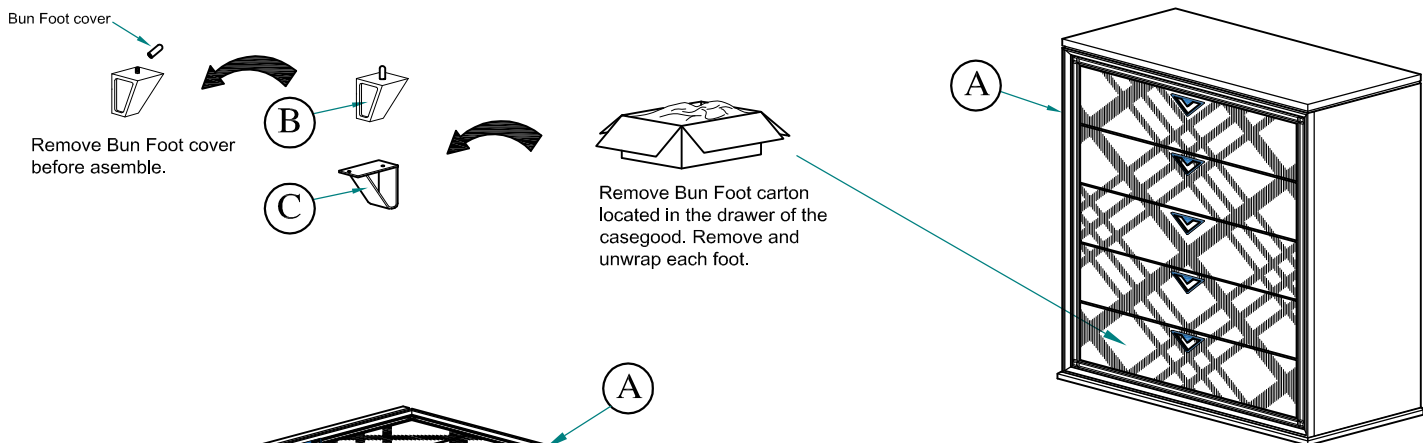

ASSEMBLY INSTRUCTION

MODEL : 9774 KENNDAL
DESCRIPTION : CHEST

Thank you for purchasing this quality product. Be sure to check all packing material carefully for small parts which may have loose inside the carton during shipment. Identify and count all parts and compare with the parts list below.

PART LIST#

NO	DRAWING	DESCRIPTION	QTY
A		Chest	1pc
B		Bun Foot	2pcs
C		Metal Leg	2pcs

HARDWARE LIST#

NO	NAME	PART	QTY
1	Allen Key		1pc
2	JCBC - M6 x 20mm		4pcs
3	M6 Spring Washer		4pcs
4	M6 Flat Washer		4pcs