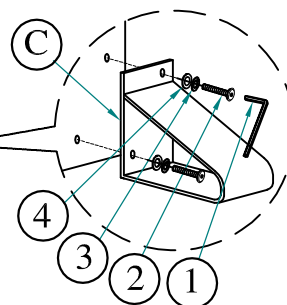

ASSEMBLY INSTRUCTION

MODEL : 9774 KENNDAL
DESCRIPTION : CHEST

Thank you for purchasing this quality product. Be sure to check all packing material carefully for small parts which may have loose inside the carton during shipment. Identify and count all parts and compare with the parts list below.

PART LIST#

NO	DRAWING	DESCRIPTION	QTY
A		Chest	1pc
B		Bun Foot	2pcs
C		Metal Leg	2pcs

HARDWARE LIST#

NO	NAME	PART	QTY
1	Allen Key		1pc
2	JCBC - M6 x 20mm		4pcs
3	M6 Spring Washer		4pcs
4	M6 Flat Washer		4pcs

Assembly completed

HARDWARE LIST (ANTI TIPPING)

NO	NAME	PART	QTY
A	Bracket		2pcs
B	Tie Wrap		1pc
C	Long Screw		1pc
D	Short Screw		1pc

Assembly completed