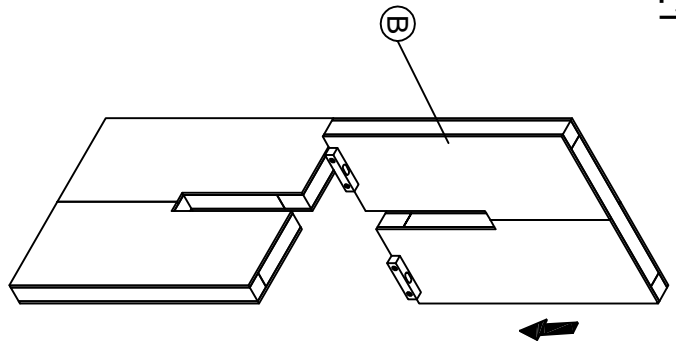

LIST OF HARDWARE

1. Flat Washer

1/4" (4pcs)

2. Spring Washer

1/4" (4pcs)

3. Short bolt

1/4" x 38mm (4pcs)

4. Allen key

4mm (1pc)

Step.1