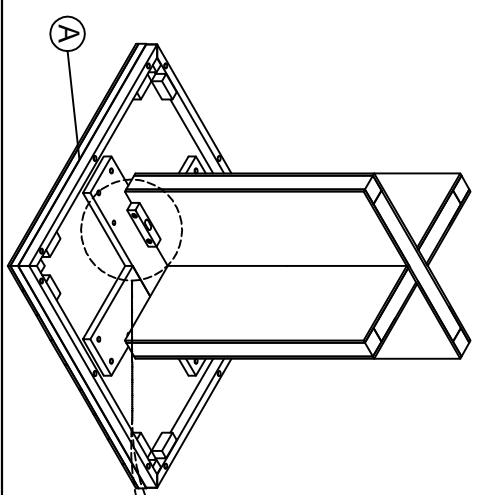

ASSEMBLY INSTRUCTIONS

Group name: KAYDEN
Description: END TABLE
Item No: TN-130ETGRY

LIST OF PARTS

(A) Top table

1pc

(B) Legs

2pcs

LIST OF HARDWARE

1. Flat Washer

1/4" (4pcs)

2. Spring Washer

1/4" (4pcs)

3. Short bolt

1/4" x 38mm (4pcs)

4. Allen key

4mm (1pc)

Step.1

Step.2

Complete