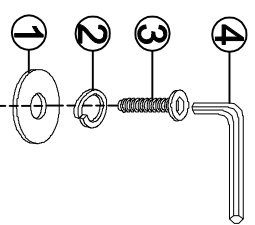

ASSEMBLY INSTRUCTIONS

Group name: KAYDEN
 Description: END TABLE
 Item No: TN-130ETGRY

LIST OF PARTS

(A) Top table

1pc

(B) Legs

2pcs

LIST OF HARDWARE

1. Flat Washer

1/4" (4pcs)

2. Spring Washer

1/4" (4pcs)

3. Short bolt

1/4" x 38mm (4pcs)

4. Allen key

4mm (1pc)

Step.1

Step.2

Complete