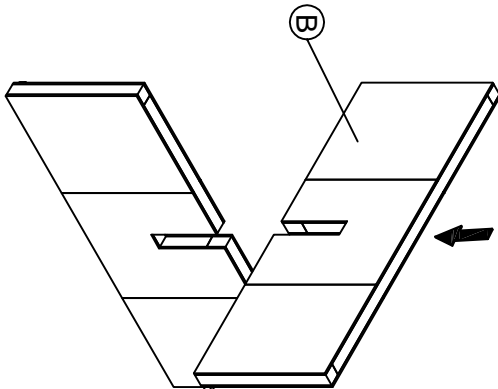

ASSEMBLY INSTRUCTIONS

Group name: KAYDEN
 Description: ROUND COFFEE TABLE
 Item No: TN-130CTGRY

LIST OF PARTS

(A) Top table

1pc

(B) Legs

2pcs

LIST OF HARDWARE

1. Flat Washer

1/4" (8pcs)

2. Spring Washer

1/4" (8pcs)

3. Short bolt

1/4" x 38mm (8pcs)

4. Allen key

4mm (1pc)

Step.1

Step.2

Complete