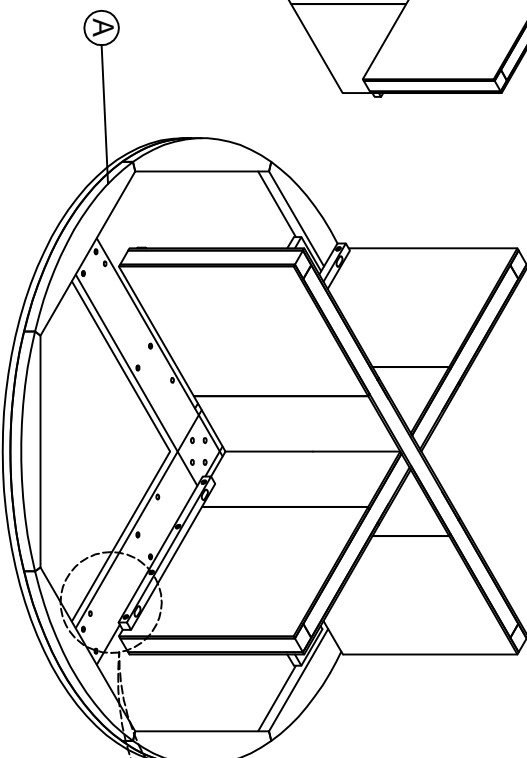

ASSEMBLY INSTRUCTIONS

Group name: KAYDEN
Description: ROUND COFFEE TABLE
Item No: TN-130CTGRY

LIST OF PARTS

(A) Top table

1pc

(B) Legs

2pcs

LIST OF HARDWARE

1. Flat Washer

1/4" (8pcs)

2. Spring Washer

1/4" (8pcs)

3. Short bolt

1/4" x 38mm (8pcs)

4. Allen key

4mm (1pc)

Step.1

Step.2

Complete