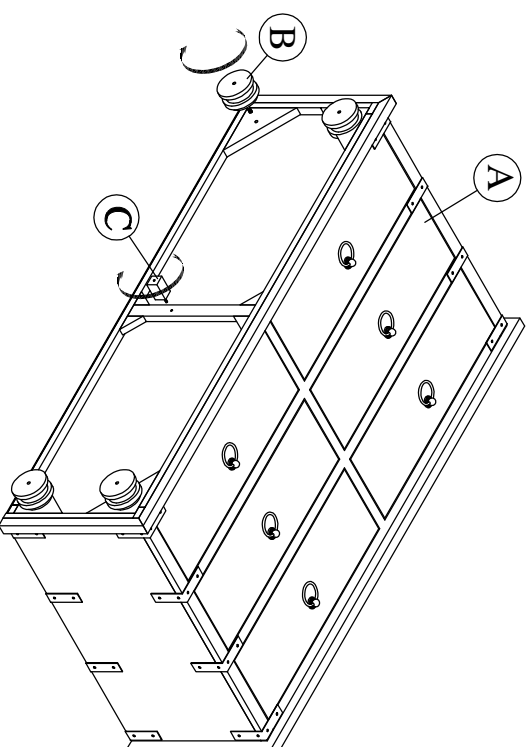

ASSEMBLY INSTRUCTIONS

Group Name: KAPLAN
Description: Dresser
Item No: TN-302DR

LIST OF PARTS

STEP.1

A. Dresser

1pc

B. Legs

4pcs

C. Support Leg

1pc

LIST OF HARDWARE

1. Anti - tip restraint

1pc

COMPLETED