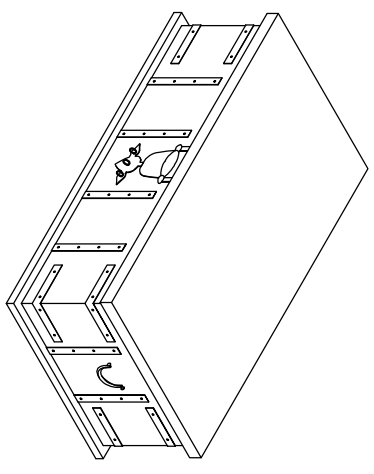

ASSEMBLY INSTRUCTIONS

Group Name: KAPLAN
Description: Coffee Table with Lift
Item No: TN-302C

LIST OF PARTS

STEP.1

A. Coffee Table

1pc

B. leg

4pcs