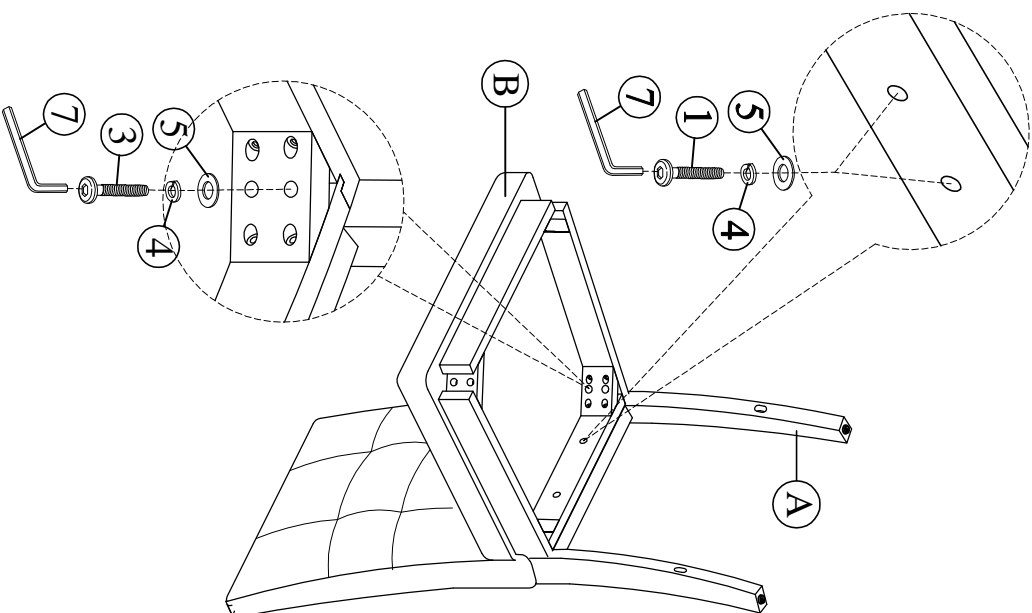

ASSEMBLY INSTRUCTIONS

Group Name: Julian
 Description: Side Chair
 Item No: TN-322-SC

LIST OF PARTS

A. Chair back  1pc	B. Seat Frame  1 pc
C. Front leg  1L; 1R	D. Side stretcher  1L; 1R
HARDWARE LIST	
1. Short bolt  1/4" x 40mm(2 pcs)	2. Medium bolt  1/4" x 60mm(4 pcs)
3. Long bolt  1/4" x 75mm(4 pcs)	4. Spring washer  1/4" (10 pcs)
5. Flat washer  1/4" x 19(10 pcs)	6. Screws  #4 X 38mm(4 pcs)
7. Allen key  4mm(1 pc)	

Step. 1

Step. 2