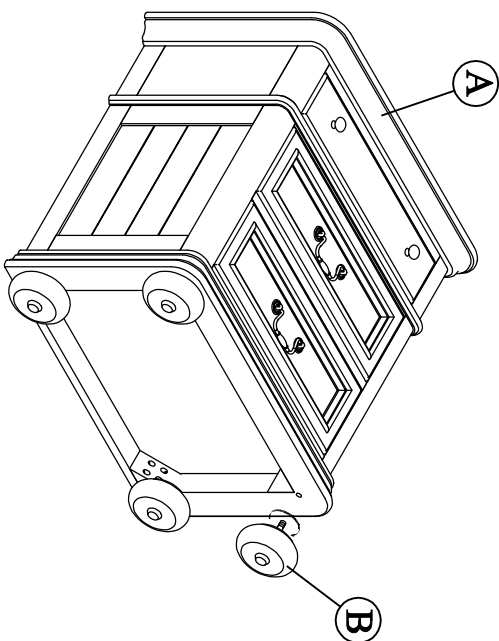

ASSEMBLY INSTRUCTIONS

Group Name: Johanna
Description: Nightstand
Item No.: B021N

LIST OF PARTS

Step. 1

(A) Nightstand

1pc

(B) Legs

4pcs