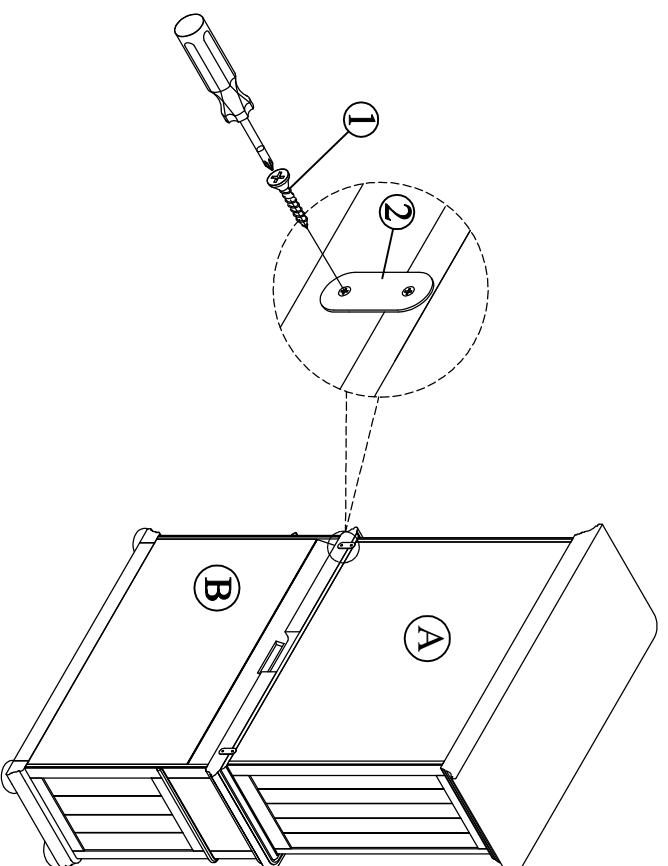

ASSEMBLY INSTRUCTIONS

Group Name: Johanna
 Description: Armoire Hutch
 Item No : B021AH

LIST OF PARTS

Step. 1

(A) Hutch

1pc

(B) Base

1pc

LIST OF HARDWARE

1. Screws

#3.5 x 15mm(4pcs)

2. Mending plate

2pcs

3. Anti - tip restraint

1pc

Completed

WALL