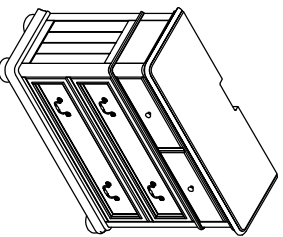

ASSEMBLY INSTRUCTIONS

Group Name: Johanna
 Description: Armoire Hutch
 Item No : B021AH

LIST OF PARTS

Step. 1

(A) Hutch

1pc

(B) Base

1pc

LIST OF HARDWARE

1. Screws

#3.5 x 15mm(4pcs)

2. Mending plate

2pcs

3. Anti - tip restraint

1pc

Completed

WALL