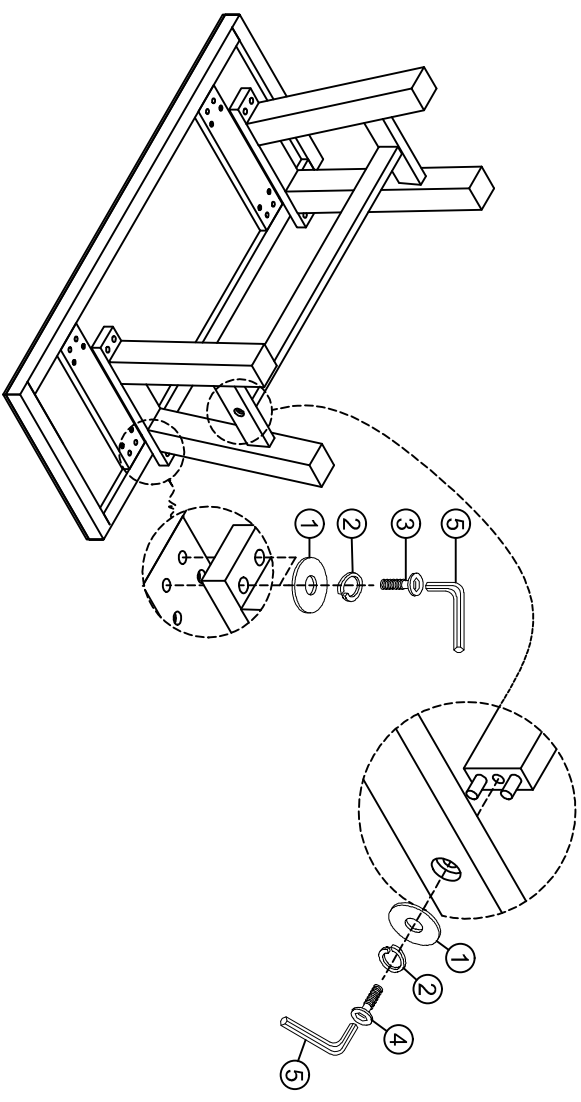

# ASSEMBLY INSTRUCTIONS

Description: IRIS BENCH  
Item No: TN-100-XLB

## LIST OF PARTS

<b>(A) Bench Top</b> 		1pc
<b>(B) Legs</b> 		2pcs
<b>(C) Stretcher</b> 		1 pc
<b>LIST OF HARDWARE</b>		
<b>1. Flat Washer</b> 	<b>2. Spring Washer</b> 	
<b>3. Short bolt</b> 5/16" x 19mm(10pcs) 	<b>4. Short bolt</b> 5/16" (10pcs) 	
<b>5. Allen key</b> 5/16" x 38 mm(8pcs) 	<b>1/4" x 38 mm(2pcs)</b> 	
		1 pc

Step.1

Step.2