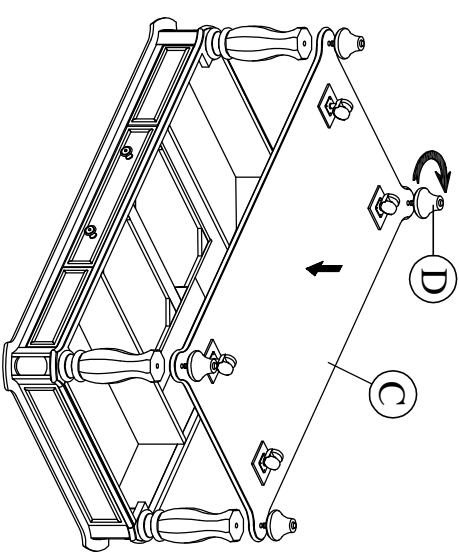

ASSEMBLY INSTRUCTIONS

Group Name: Harper
 Description: Coffee Table
 Item No: TN-321C

LIST OF PARTS

A. Table Top

1pc

Step.1

Step.2

B. Leg

4pcs

C. Shelf

1pc

Completed

D. Foot

4pcs