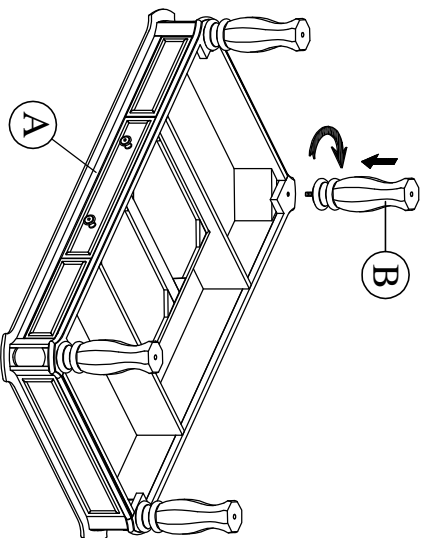

ASSEMBLY INSTRUCTIONS

Group Name: Harper
 Description: Coffee Table
 Item No: TN-321C

LIST OF PARTS

A. Table Top

1pc

Step.1

Step.2

B. Leg

4pcs

C. Shelf

1pc

Completed

D. Foot

4pcs