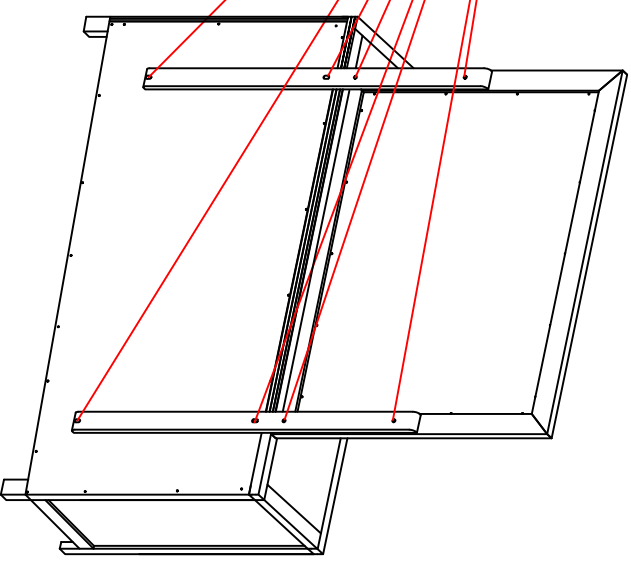

ASSEMBLY INSTRUCTIONS

Description: MIRROR
Item No: B007M

LIST OF PARTS

(A) Mirror

1pc

(B) Mirror support

2pcs

Step. 1

LIST OF HARDWARE

1. Flat Washer

1/4" (8pcs)

2. Spring Washer

1/4" (8pcs)

3. Short bolt

1/4" x 45mm (8pcs)

4. Allen key

4mm (1 pc)

5. Anti - tip restraint

1 pc

Complete