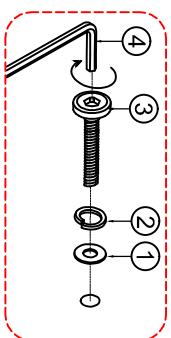

# ASSEMBLY INSTRUCTIONS

Description: MIRROR  
Item No: B007M

## LIST OF PARTS

(A) Mirror

1pc

(B) Mirror support

2pcs

## LIST OF HARDWARE

1. Flat Washer

1/4" (8pcs)

2. Spring Washer

1/4" (8pcs)

3. Short bolt

1/4" x 45mm (8pcs)

4. Allen key

4mm (1 pc)

5. Anti - tip restraint

1 pc

Complete