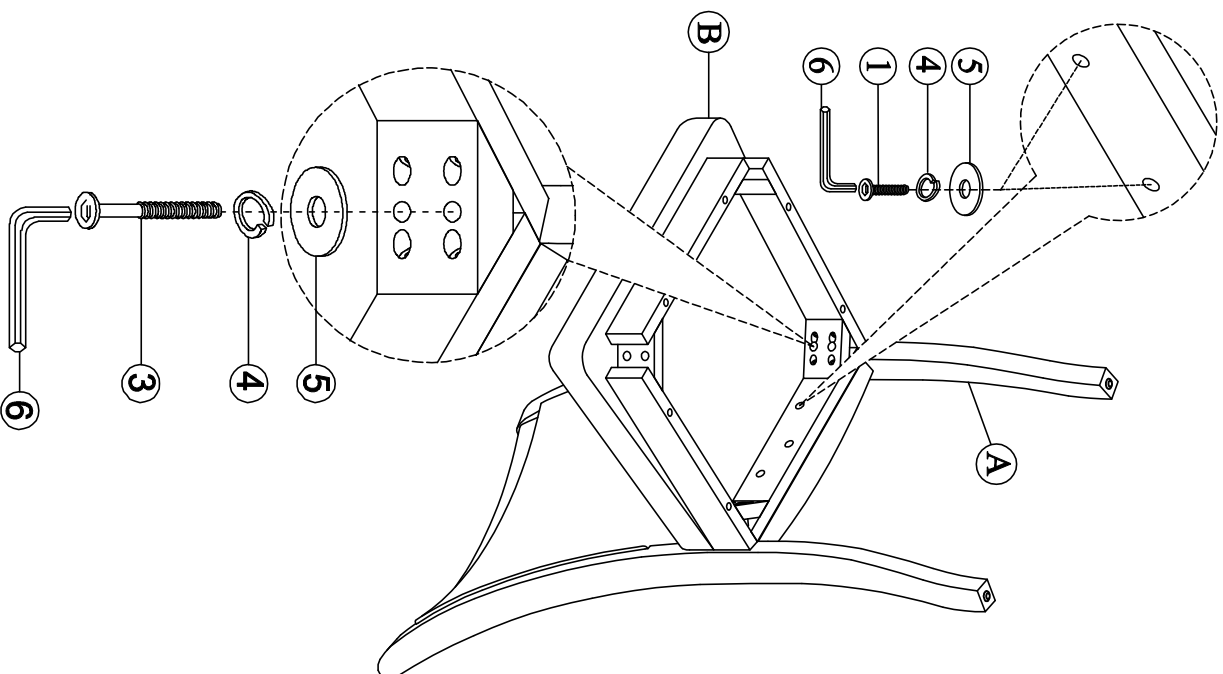

ASSEMBLY INSTRUCTIONS

Group name: DEL RAY
 Description: Side Chair
 Item No: TN-2545C

PARTS LIST

A Chair back	
	
1 pc	
B Seat Frame	
	
1pc	
C Front legs	
	
2pcs	
HARDWARE LIST	
1 Short bolt	2 bolt
 1/4" x 40mm(3 pcs)	 1/4" x 60mm(4 pcs)
3 Long bolt	4 Spring washer
 1/4" x 75mm(4 pcs)	 1/4" x 13mm(10 pcs)
5 Flat washer	6 Allen key
 1/4" x 19mm(10 pcs)	 4mm(1 pc)

Step. 1

Step. 2