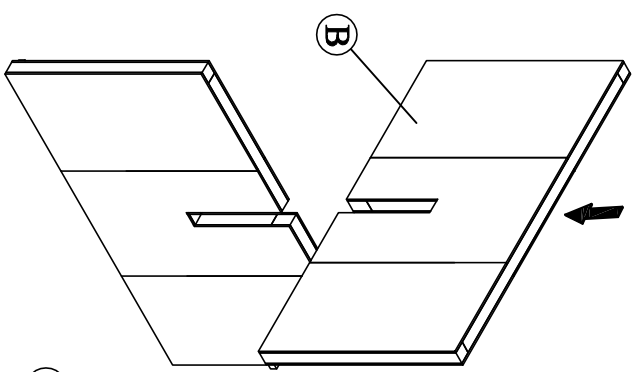

ASSEMBLY INSTRUCTIONS

Group name: DEL RAY
Description: ROUND DINING TABLE
Item No: TN-254-RDT

LIST OF PARTS

(A) Top table		1pc
(B) Legs		2pcs
LIST OF HARDWARE		
1. Flat Washer		1/4" (8pcs)
2. Spring Washer		1/4" (8pcs)
3. Short bolt		1/4" x 38mm (8pcs)
4. Allen key		4mm (1pc)

Step.1