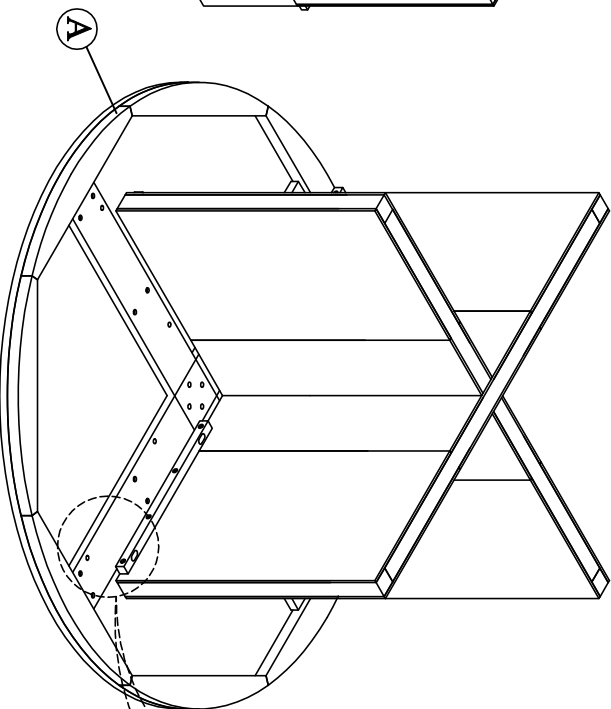

ASSEMBLY INSTRUCTIONS

Group name: DEL RAY
Description: ROUND DINING TABLE
Item No: TN-254-RDT

LIST OF PARTS

(A) Top table		1pc
(B) Legs		2pcs
LIST OF HARDWARE		
1. Flat Washer		1/4" (8pcs)
2. Spring Washer		1/4" (8pcs)
3. Short bolt		1/4" x 38mm (8pcs)
4. Allen key		4mm (1pc)

Step.1

Step.2

Complete