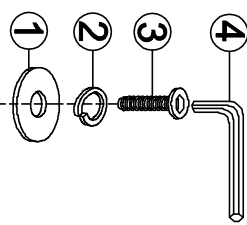

ASSEMBLY INSTRUCTIONS

Group name: DEL RAY
 Description: ROUND DINING TABLE
 Item No: TN-254-RDT

LIST OF PARTS

(A) Top table		1pc
(B) Legs		2pcs
LIST OF HARDWARE		
1. Flat Washer		1/4" (8pcs)
2. Spring Washer		1/4" (8pcs)
3. Short bolt		1/4" x 38mm (8pcs)
4. Allen key		4mm (1pc)

Step.1

Step.2

Complete