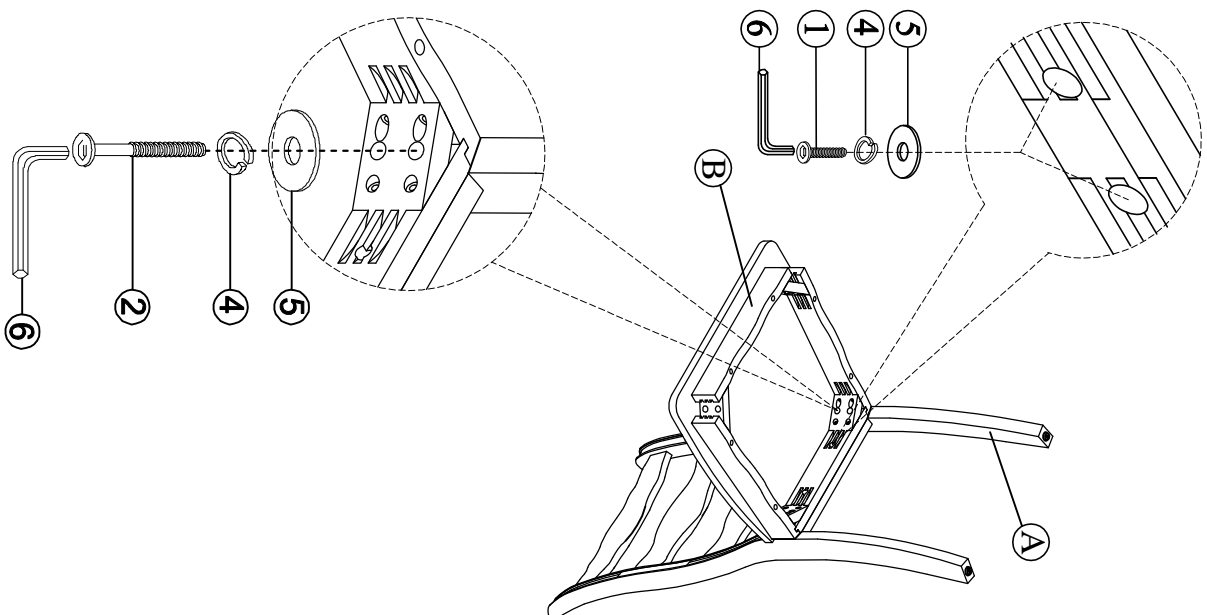

ASSEMBLY INSTRUCTIONS

Group Name: Daisy
Description: Side Chair
Item No: TN-293SCW & TN-293SCG

PARTS LIST

(A) Chair back		
1 pc		
(B) Seat Frame		
1pc		
(C) Front legs		
2 pcs		
HARDWARE LIST		
1. Short bolt 1/4" x 38mm(2 pc)	2. Long bolt 1/4" x 75mm(4 pcs)	
3. bolt 1/4" x 60mm(4 pc)	4. Spring washer 1/4" (10 pcs)	
5. Flat washer 1/4" x 19mm(10 pcs)	6. Allen key 4mm(1 pc)	

Step. 1