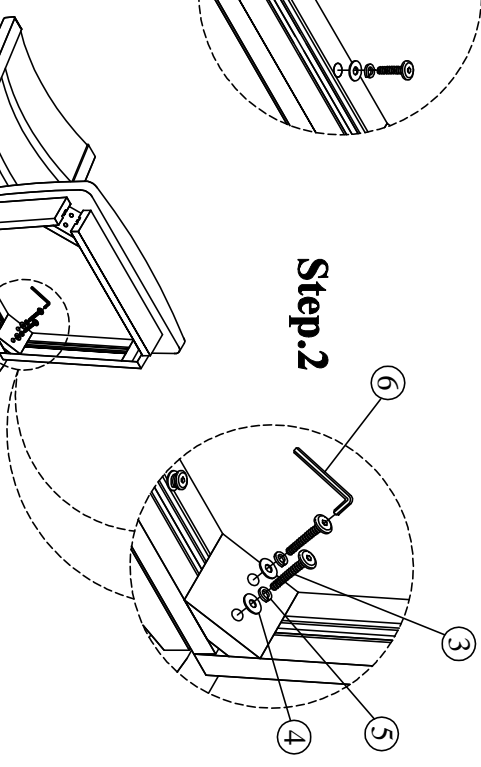

ASSEMBLY INSTRUCTIONS

Description: **SIDE CHAIR**
Item No: TN-670-SC

LIST OF PARTS

(A)		1 pc
(B)		1 pc
(C)		2 pcs

LIST OF HARDWARE

1. Short bolt		1/4" x 38mm	2 pcs
2. Bolt		1/4" x 60mm	4 pcs
3. Long bolt		1/4" x 80mm	4 pcs
4. Flat Washer		1/4"	10 pcs
5. Spring Washer		1/4"	10 pcs
6. Allen key		4mm	1 pc

Step.1

Step.2

Step.3