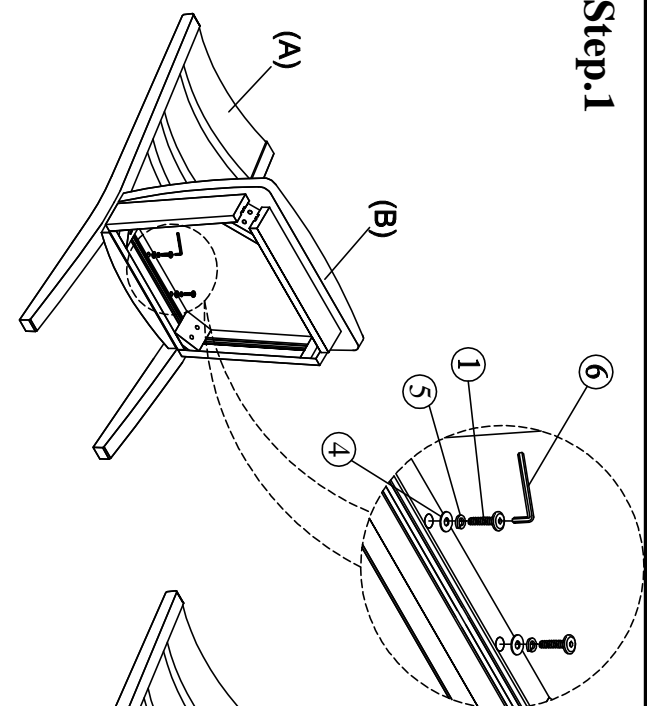

ASSEMBLY INSTRUCTIONS

Description: **SIDE CHAIR**
Item No: TN-670-SC

LIST OF PARTS

(A)		1 pc
(B)		1 pc
(C)		2 pcs

LIST OF HARDWARE

1. Short bolt		1/4" x 38mm	2 pcs
2. Bolt		1/4" x 60mm	4 pcs
3. Long bolt		1/4" x 80mm	4 pcs
4. Flat Washer		1/4"	10 pcs
5. Spring Washer		1/4"	10 pcs
6. Allen key		4mm	1 pc

Step.1