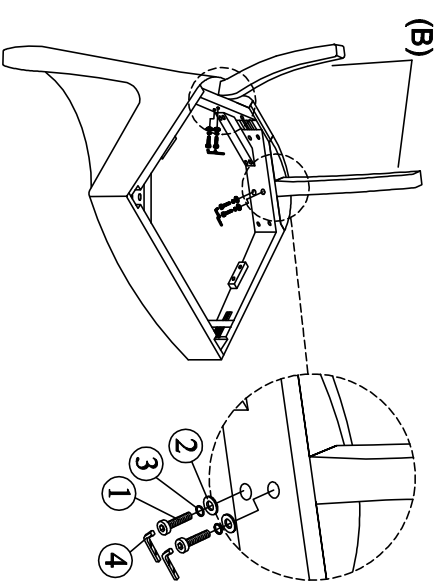

ASSEMBLY INSTRUCTIONS

Description: **PARSON CHAIR**
Item No: TN-670-PC

LIST OF PARTS

(A)		1 pc
(B)		2 pcs
(C)		2 pcs
LIST OF HARDWARE		
1. Short bolt	 5/16" x 50mm	8 pcs
2. Flat Washer	 1/4"	8 pcs
3. Spring Washer	 1/4"	8 pcs
4. Allen key	 4mm	1 pc

Step.1

Step.3