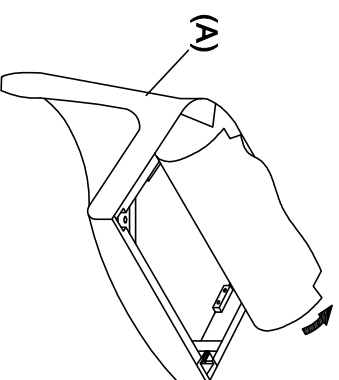

ASSEMBLY INSTRUCTIONS

Description: **PARSON CHAIR**
Item No: TN-670-PC

LIST OF PARTS

(A)		1 pc
(B)		2 pcs
(C)		2 pcs
LIST OF HARDWARE		
1. Short bolt	 5/16" x 50mm	8 pcs
2. Flat Washer	 1/4"	8 pcs
3. Spring Washer	 1/4"	8 pcs
4. Allen key	 4mm	1 pc

Step.1

Step.3