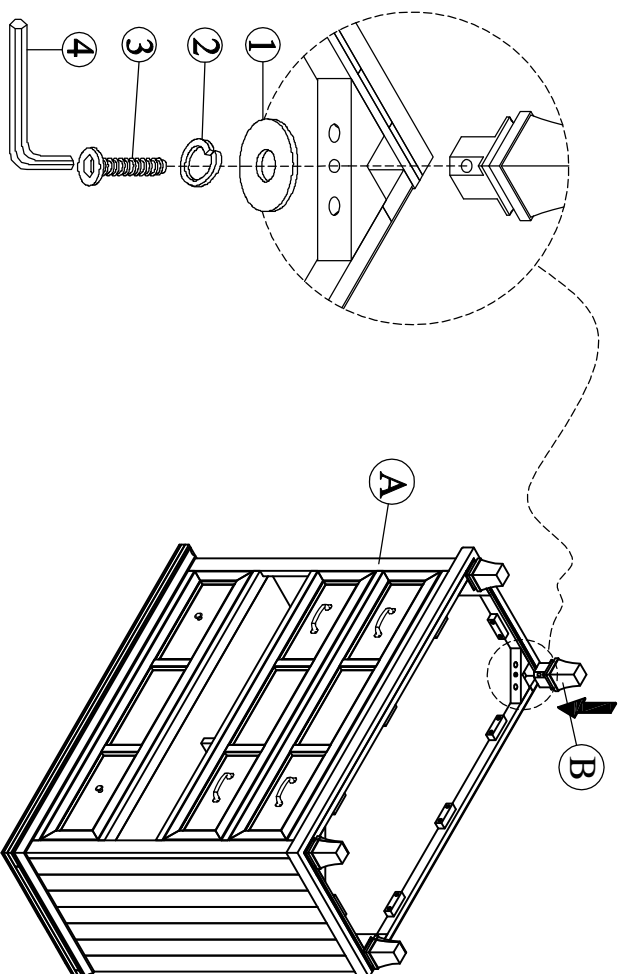

ASSEMBLY INSTRUCTIONS

Description: CEDAR GROVE TV CHEST
Item No: TN - B001TVC

LIST OF PARTS

Step. 1

(A) TV Chest

1pc

(B) Legs

4pcs

LIST OF HARDWARE

Completed

1. Flat Washer

1/4" (4pcs)

2. Spring Washer

1/4" (4pcs)

3. Short bolt

1/4" x 45mm(4pcs)

4. Allen key

4mm(1 pc)

5. Anti - tip restraint

1 pc