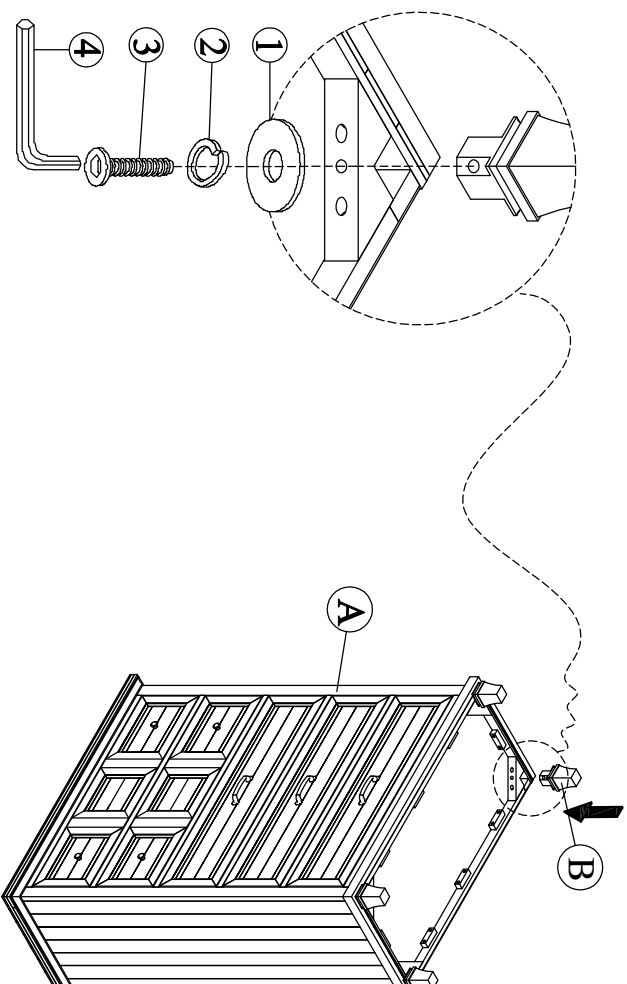

ASSEMBLY INSTRUCTIONS

Description: CEDAR GROVE CHEST
Item No: TN - B001C

LIST OF PARTS

(A) Chest

1pc

(B) Legs

4pcs

Step. 1

LIST OF HARDWARE

1. Flat Washer

1/4" (4pcs)

2. Spring Washer

1/4" (4pcs)

3. Short bolt

1/4" x 45mm(4pcs)

4. Allen key

4mm(1 pc)

5. Anti - tip restraint

1 pc

Completed