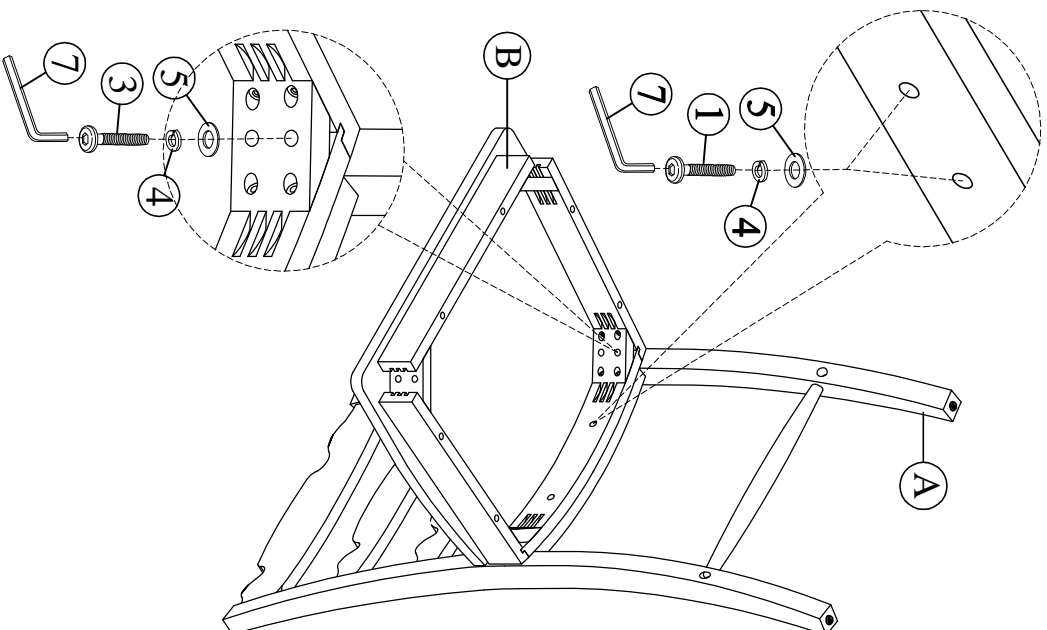

ASSEMBLY INSTRUCTIONS

Group Name: Cassidy
 Description: Side chair
 Item No: TN-304-SC

LIST OF PARTS

(A) Chair back				1 pc
(B) Seat Frame		(C) Front legs		1L; 1R
(D) Side stretcher				2pcs
HARDWARE LIST				
1. Short bolt		2. Medium bolt		
1/4" x 40mm(2 pcs)		1/4" x 60mm(4 pcs)		
3. Long bolt		4. Spring washer		
1/4" x 75mm(4 pcs)		1/4" (10 pcs)		
5. Flat washer		6. Screws		
1/4" x 19(10 pcs)		#4 x 38mm(4 pcs)		
7. Allen key				
4mm(1 pc)				

Step. 1

Step. 2