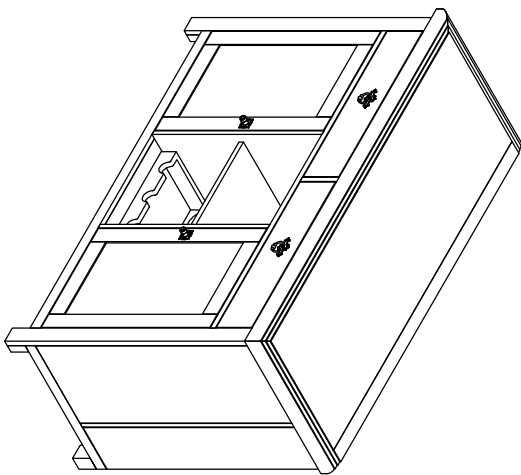

ASSEMBLY INSTRUCTIONS

Group Name: Cassidy
Description: Server
Item No: TN-304-SV

LIST OF PARTS

Step. 1

(A) Server

1pc

LIST OF HARDWARE

1. Tipping Restraint

1 Set