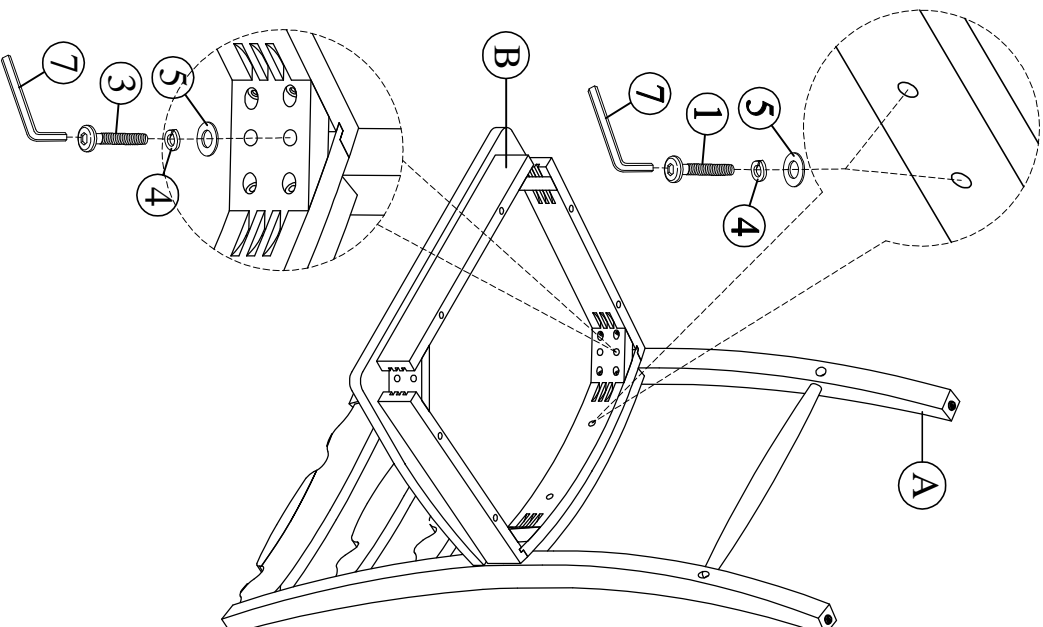

ASSEMBLY INSTRUCTIONS

Group Name: Cassidy
Description: Counter chair
Item No: TN-304-CC

LIST OF PARTS

(A) Chair back		(C) Front legs	
1 pc		1 pc	
(B) Seat Frame	(D) Front stretcher	(E) Side stretcher	
1 pc	1 pc	2 pcs	
HARDWARE LIST			
1. Short bolt	2. Medium bolt		
1/4" x 40mm(2 pcs)	1/4" x 60mm(4 pcs)		
3. Long bolt	4. Spring washer		
1/4" x 75mm(4 pcs)	1/4" (10 pcs)		
5. Flat washer	6. Screws		
1/4" x 19(10 pcs)	#4 x 38mm(6 pcs)		
7. Allen key			
4mm(1 pc)			

Step. 1