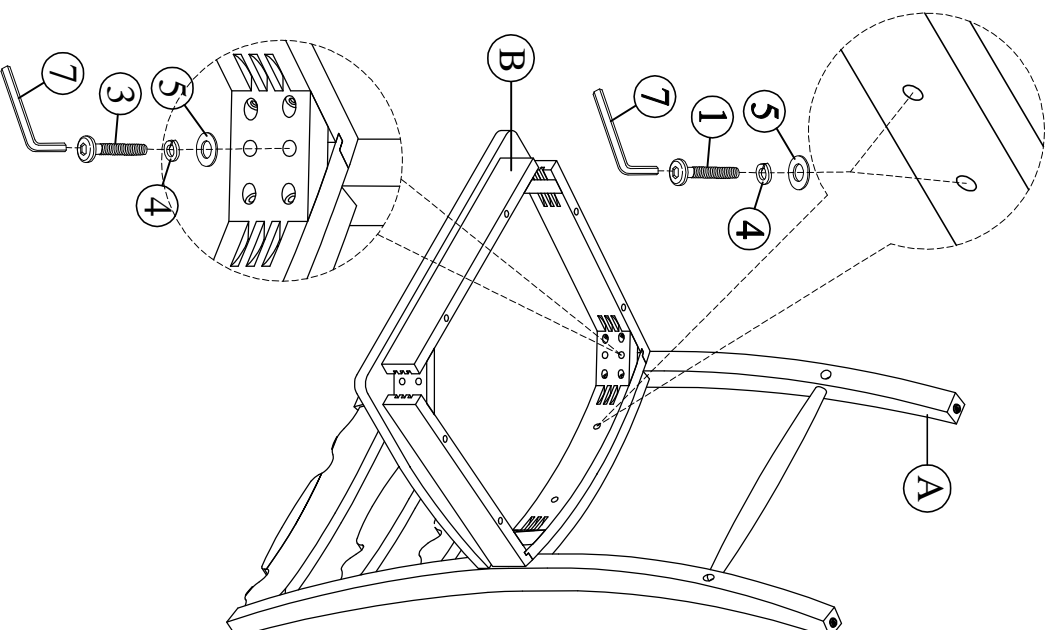

ASSEMBLY INSTRUCTIONS

Group Name: Cassidy
 Description: Barstool
 Item No.: TN-304-BS

LIST OF PARTS

(A) Chair back		1 pc	
			
(B) Seat Frame	(C) Front legs	1 pc	
			
(D) Front stretcher	(E) Side stretcher	1L; 1R	
		2pcs	
HARDWARE LIST			
1. Short bolt	2. Medium bolt		
 1/4" x 40mm(2 pcs)	 1/4" x 60mm(4 pcs)		
3. Long bolt	4. Spring washer		
 1/4" x 75mm(4 pcs)	 1/4" (10 pcs)		
5. Flat washer	6. Screws		
 1/4" x 19(10 pcs)	 #4 x 38mm(6 pcs)		
7. Allen key			
 4mm(1 pc)			

Step. 1

Step. 2