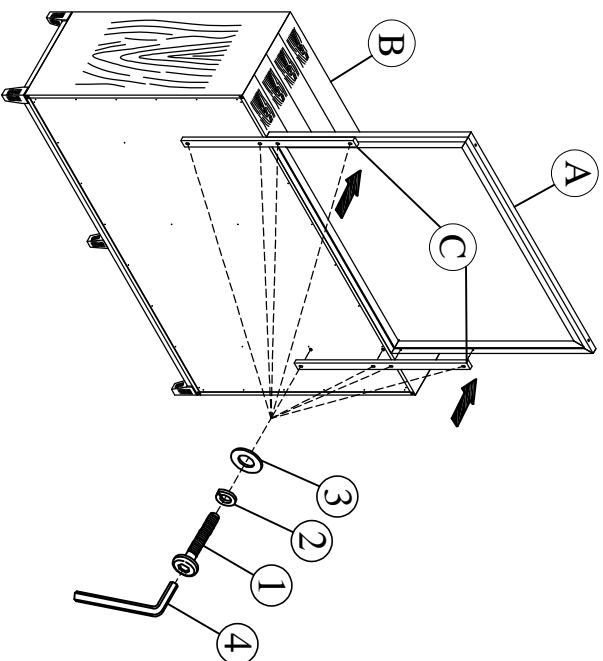

ASSEMBLY INSTRUCTIONS

Group Name: CARMEN 2
Description: Mirror
Item No: TN-455-M

LIST OF PARTS

A. Mirror 1pc	B. Dresser 1pc
C. Mirror support 2pcs	HARDWARE LIST <table border="1"> <tr> <td data-bbox="331 179 603 518"> 1. Bolt 1/4" x 38mm(8 pcs) </td> <td data-bbox="331 518 603 847"> 2. Spring washer 1/4" (8 pcs) </td> </tr> <tr> <td data-bbox="55 179 331 518"> 3. Flat washer 1/4" (8 pcs) </td> <td data-bbox="55 518 331 847"> 4. Allen key 4mm (1 pc) </td> </tr> </table>

Step. 1