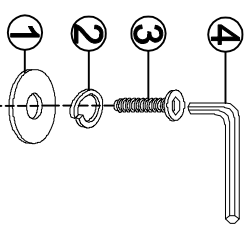

## LIST OF PARTS

(A) Top table

1pc

(B) Legs

2pcs

## LIST OF HARDWARE

1. Flat Washer

1/4" (4pcs)

2. Spring Washer

1/4" (4pcs)

3. Short bolt

1/4" x 38mm (4pcs)

4. Allen key

4mm (1pc)

Step.1

Step.2

Complete