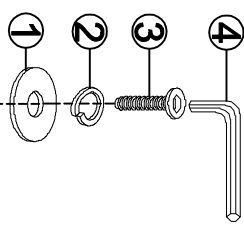

ASSEMBLY INSTRUCTIONS

Group name: BYRON
 Description: ROUND COFFEE TABLE
 Item No: TN-130CTWAL

LIST OF PARTS

(A) Top table

1pc

(B) Legs

2pcs

LIST OF HARDWARE

1. Flat Washer

1/4" (8pcs)

2. Spring Washer

1/4" (8pcs)

3. Short bolt

1/4" x 38mm (8pcs)

4. Allen key

4mm (1pc)

Step.1

Step.2

Complete