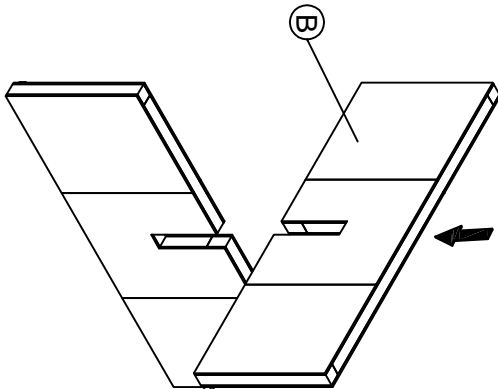

ASSEMBLY INSTRUCTIONS

Group name: BYRON
 Description: ROUND COFFEE TABLE
 Item No: TN-130CTWAL

LIST OF PARTS

(A) Top table

1pc

(B) Legs

2pcs

LIST OF HARDWARE

1. Flat Washer

1/4" (8pcs)

2. Spring Washer

1/4" (8pcs)

3. Short bolt

1/4" x 38mm (8pcs)

4. Allen key

4mm (1pc)

Step.1

Step.2

Complete