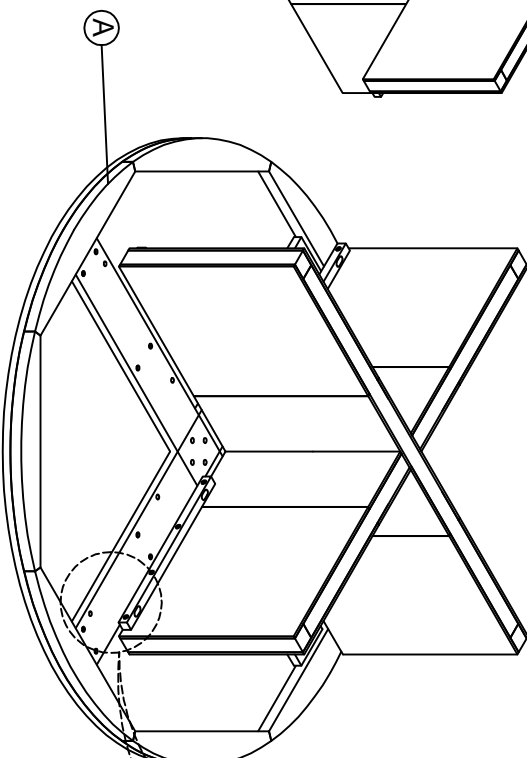

ASSEMBLY INSTRUCTIONS

Group name: BYRON
Description: ROUND COFFEE TABLE
Item No: TN-130CTWAL

LIST OF PARTS

(A) Top table

1pc

(B) Legs

2pcs

LIST OF HARDWARE

1. Flat Washer

1/4" (8pcs)

2. Spring Washer

1/4" (8pcs)

3. Short bolt

1/4" x 38mm (8pcs)

4. Allen key

4mm (1pc)

Step.1

Step.2

Complete