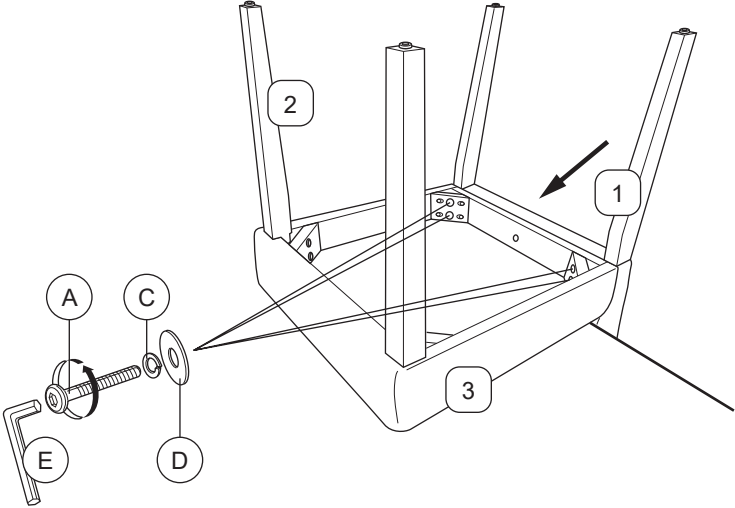

NO	PART LIST	QTY.
1	BACKREST	2 PCS
2	FRONT LEG	4 PCS
3	CUSHION SEAT	2 PCS

NO	HARDWARE LIST	QTY.
A	JCBC M6 X 80MM	8 PCS
B	JCBC M6 X 50MM	10 PCS
C	M6 SPRING WASHER	18 PCS
D	M6 FLAT WASHER	18 PCS
E	ALLEN KEY M4	1 PC

PLEASE CHECK THAT YOU HAVE ALL THE PARTS LISTED BEFORE YOU START ASSEMBLING.
DO NOT TIGHTEN ALL SCREW UNTIL THE CHAIR IS FULLY SET-UP.

STEP 1

STEP 2

STEP 3

STEP 4