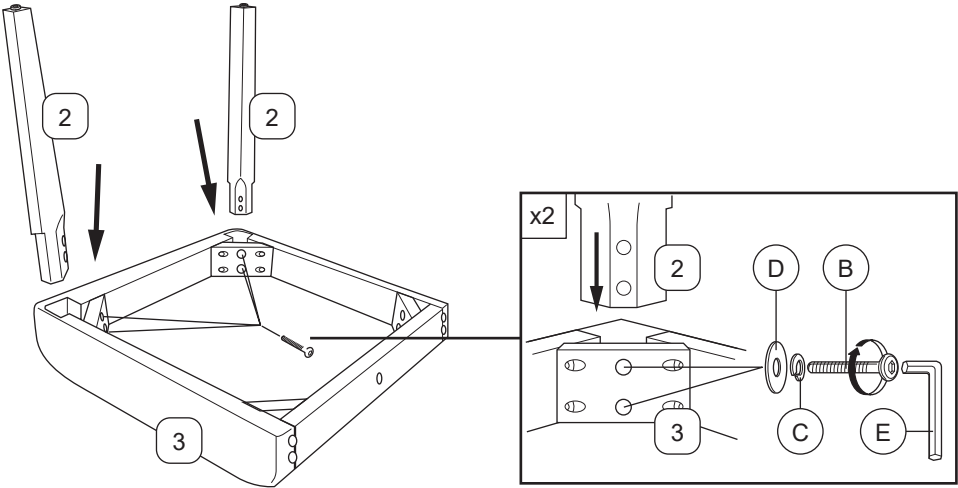

NO	PART LIST	QTY.
1	BACKREST	2 PCS
2	FRONT LEG	4 PCS
3	CUSHION SEAT	2 PCS

NO	HARDWARE LIST	QTY.
A	JCBC M6 X 80MM	8 PCS
B	JCBC M6 X 50MM	10 PCS
C	M6 SPRING WASHER	18 PCS
D	M6 FLAT WASHER	18 PCS
E	ALLEN KEY M4	1 PC

PLEASE CHECK THAT YOU HAVE ALL THE PARTS LISTED BEFORE YOU START ASSEMBLING.
DO NOT TIGHTEN ALL SCREW UNTIL THE CHAIR IS FULLY SET-UP.

STEP 1

STEP 2

STEP 3

STEP 4