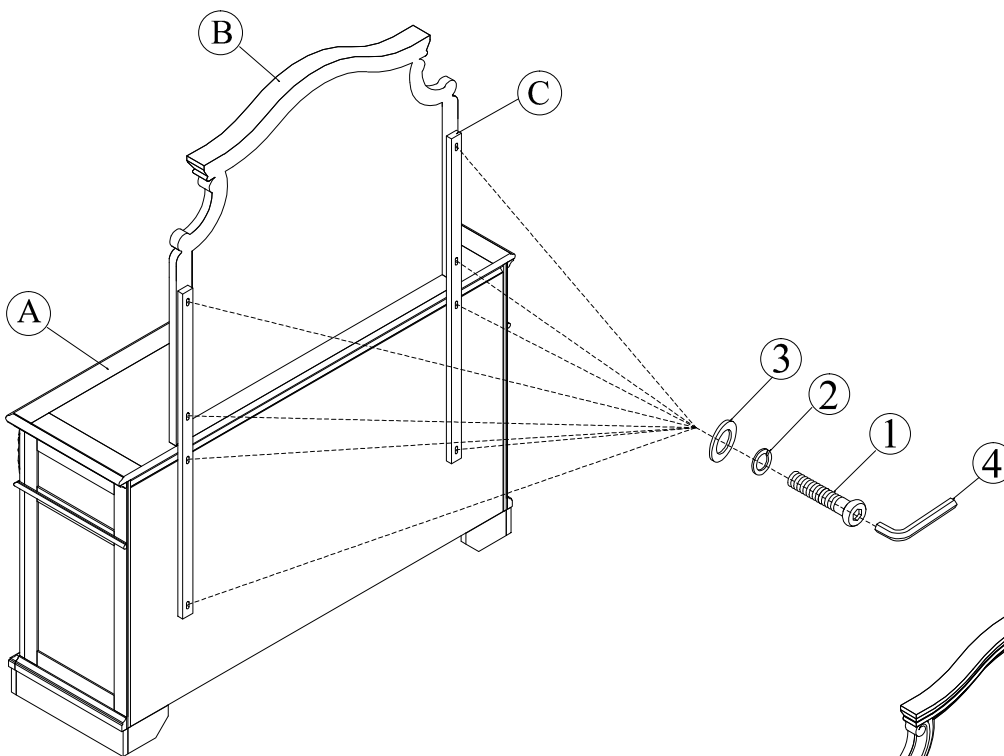

ASSEMBLY INSTRUCTIONS

ITEM #: S091-D/S091-M
ANNETTE DRESSER/MIRROR

PART LISTS LISTA DE PARTES

NO.	DESCRIPTION	SKETCH	Q'TY
(A)	DRESSER		1PC
(B)	MIRROR		1PC
(C)	BACK RAIL		2PCS

HARDWARE LISTS LISTA DE TORNILLO

NO.	DESCRIPTION	SKETCH	Q'TY
(1)	ALLEN BOLT (Ø1/4"*1-1/2")		8PCS
(2)	LOCK WASHER (Ø1/4")		8PCS
(3)	LOCK WASHER (Ø1/4")		8PCS
(4)	ALLEN KEY (4mm)		1PC

Completed