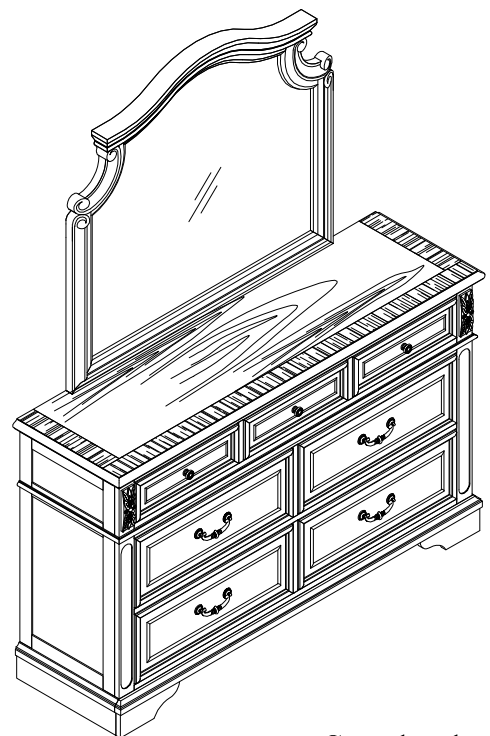

ASSEMBLY INSTRUCTIONS

ITEM #: S091-D/S091-M
ANNETTE DRESSER/MIRROR

PART LISTS LISTA DE PARTES

NO.	DESCRIPTION	SKETCH	Q'TY
(A)	DRESSER		1PC
(B)	MIRROR		1PC
(C)	BACK RAIL		2PCS

HARDWARE LISTS LISTA DE TORNILLO

NO.	DESCRIPTION	SKETCH	Q'TY
(1)	ALLEN BOLT (Ø1/4"*1-1/2")		8PCS
(2)	LOCK WASHER (Ø1/4")		8PCS
(3)	LOCK WASHER (Ø1/4")		8PCS
(4)	ALLEN KEY (4mm)		1PC

Completed