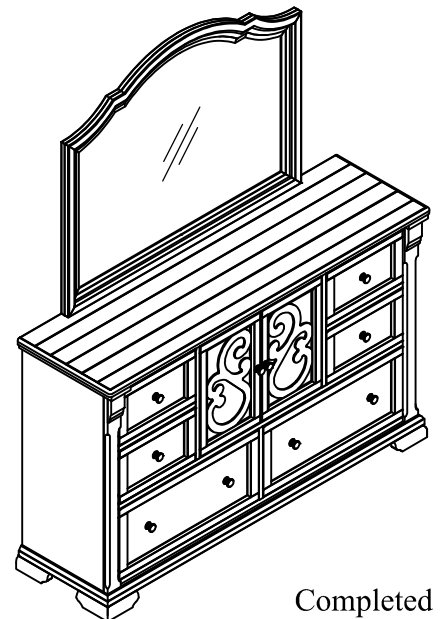

ASSEMBLY INSTRUCTIONS

ITEM #: S054-DR/S054-M
DRESSER/MIRROR

PART LISTS LISTA DE PARTES

NO.	DESCRIPTION	SKETCH	Q'TY
(A)	DRESSER		1PC
(B)	MIRROR		1PC
(C)	BACK RAIL		2PCS

HARDWARE LISTS LISTA DE TORNILLO

NO.	DESCRIPTION	SKETCH	Q'TY
(1)	ALLEN BOLT (Ø1/4"*1-1/2")		8PCS
(2)	LOCK WASHER (Ø1/4")		8PCS
(3)	LOCK WASHER (Ø1/4")		8PCS
(4)	ALLEN KEY (4mm)		1PC