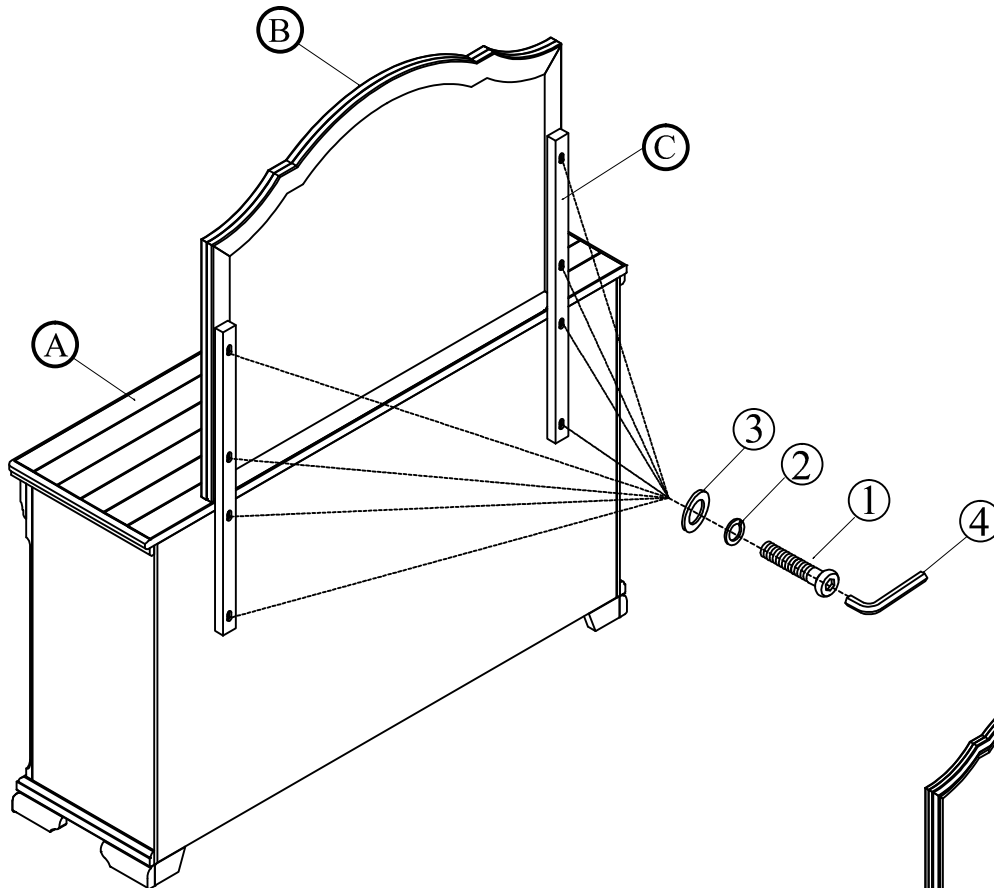

ASSEMBLY INSTRUCTIONS

ITEM #: S054-DR/S054-M
DRESSER/MIRROR

PART LISTS LISTA DE PARTES

NO.	DESCRIPTION	SKETCH	Q'TY
(A)	DRESSER		1PC
(B)	MIRROR		1PC
(C)	BACK RAIL		2PCS

HARDWARE LISTS LISTA DE TORNILLO

NO.	DESCRIPTION	SKETCH	Q'TY
(1)	ALLEN BOLT (Ø1/4"*1-1/2")		8PCS
(2)	LOCK WASHER (Ø1/4")		8PCS
(3)	LOCK WASHER (Ø1/4")		8PCS
(4)	ALLEN KEY (4mm)		1PC