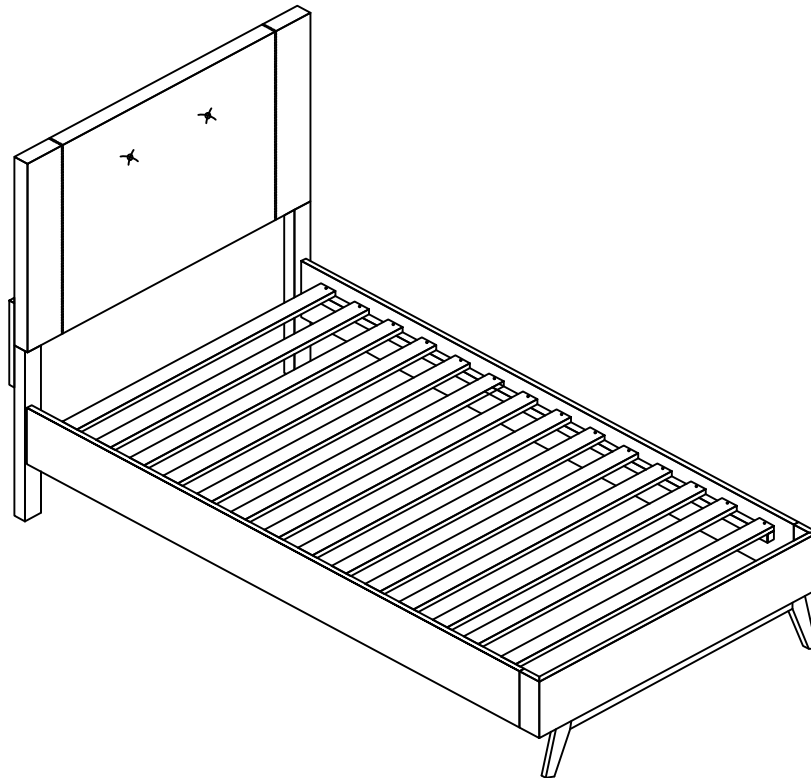

ALLIE

ASSEMBLY INSTRUCTIONS

ALLIE

TWIN BED

- * Always use proper tools.
- * Follow the assembly steps in order. Do not skip any steps.
- * Be sure to check all packing materials carefully for small parts may have come loose inside the carton during shipment. If parts are missing, contact the retailer from which you purchased the product to obtain any missing parts. **DO NOT USE SUBSTITUTE PARTS.**
- * Periodically check to ensure that all connectors (bolts, screws, etc.) are tight.
- * Keep the instructions for future reference.
- * Some assembly may involve attaching glass or mirrors. Be very careful handling the glass or mirrors, as severe injury may result if the glass or mirror breaks. Never handle large pieces of glass or mirrors by yourself.
- *When assembling products that have electric cords (lamps, light, etc.), always (1) make sure the electrical cord is unplugged before assembly and (2) be careful not to twist the electrical cord during assembly.
- *When assembling shelves or entertainment centers, do not stand on lower shelves in order to assemble upper shelves—use a step ladder.
- *Do not stand on tables, including but not limited to, end tables, coffee tables, and dinner tables, as tables are not to support the weight of a person.
- *Where assembly instructions state that the assembly requires two or more people, do not attempt by yourself as there is a risk of injury.