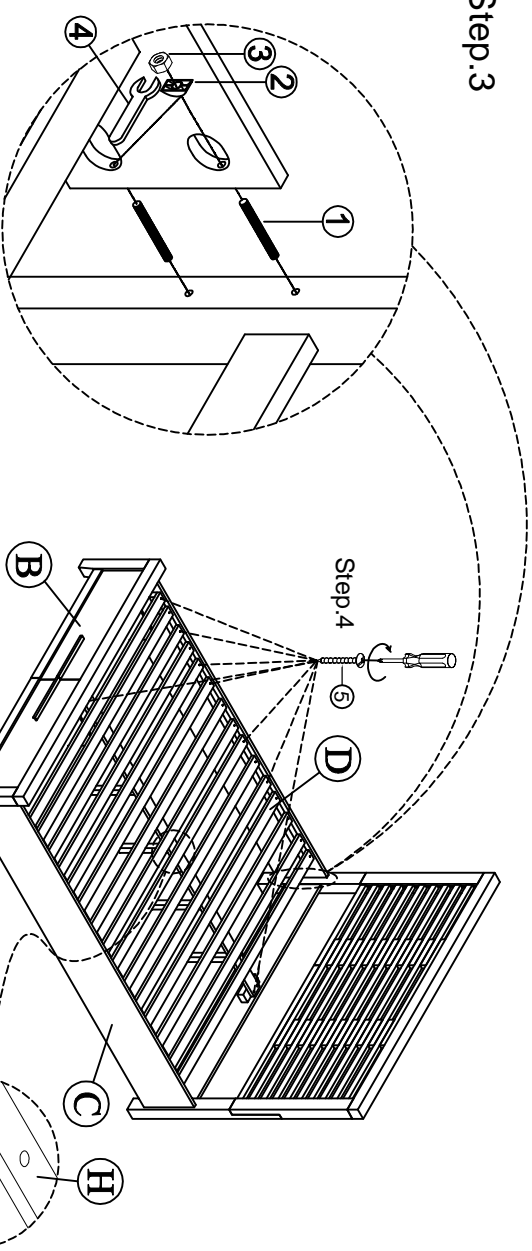

ASSEMBLY INSTRUCTIONS

Group Name: Accolade

Description: KING BED & QUEEN BED

Item No: B022KHB+KFB+QKSR+QHB+QFB

LIST OF PARTS

(A) Headboard	(B) Footboard
1 pc	1 pc
(C) Side rail	(D) Slats
2 pcs	15 pcs
(E) Support with leveler	(F) Headboard leg
4 pcs	1L, 1R
(G) Stretcher	(H) Center support
1 pc	1 pc

LIST OF HARDWARE

1. Bolts	2. Washer
5/16" x 83mm(8 pcs)	5/16" (8 pcs)
3. Nut	4. Spanner
5/16" (8 pcs)	5/16" (1 pc)
5. Screw	6. Washer
#4 x 30mm(34 pcs)	5/16" (10 pcs)
7. Spring washer	8. Bolts
5/16" (10 pcs)	5/16" x 50mm(10 pcs)
9. Allen key	
4mm(1 pc)	

Step. 1

Step. 2

Step. 3

Step. 4

Step. 5