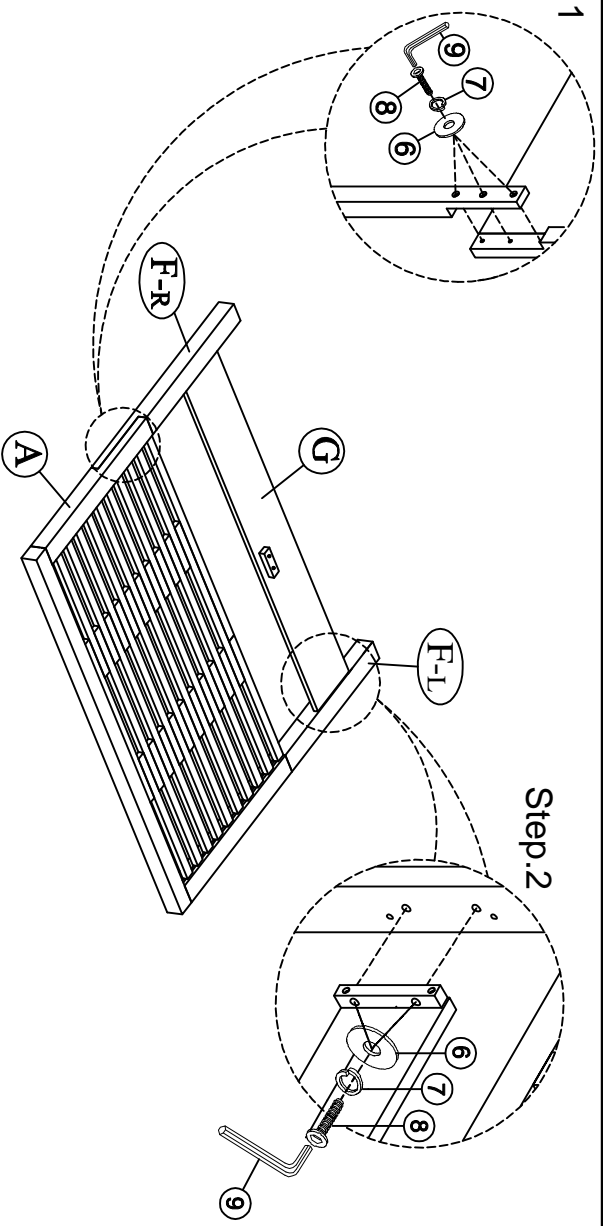

ASSEMBLY INSTRUCTIONS

Group Name: Accolade

Description: KING BED & QUEEN BED

Item No: B022KHB+KFB+QKSR+QHB+QFB

LIST OF PARTS

(A) Headboard	(B) Footboard
1 pc	1 pc
(C) Side rail	(D) Slats
2 pcs	15 pcs
(E) Support with leveler	(F) Headboard leg
4 pcs	1L, 1R
(G) Stretcher	(H) Center support
1 pc	1 pc

LIST OF HARDWARE

1. Bolts	2. Washer
5/16" x 83mm(8 pcs)	5/16" (8 pcs)
3. Nut	4. Spanner
5/16" (8 pcs)	5/16" (1 pc)
5. Screw	6. Washer
#4 x 30mm(34 pcs)	5/16" (10 pcs)
7. Spring washer	8. Bolts
5/16" (10 pcs)	5/16" x 50mm(10 pcs)
9. Allen key	
4mm(1 pc)	

Step. 1

Step. 2