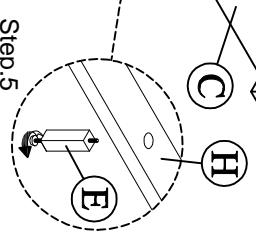

### LIST OF PARTS

(A) Headboard	(B) Footboard
 1 pc	 1 pc
(C) Side rail	(D) Slats
 2 pcs	 15 pcs
(E) Support with leveler	(F) Headboard leg
 4 pcs	 1L, 1R
(G) Stretcher	(H) Center support
 1 pc	 1 pc

### LIST OF HARDWARE

1. Bolts	2. Washer
 5/16" x 83mm(8 pcs)	 5/16" (8 pcs)
3. Nut	4. Spanner
 5/16" (8 pcs)	 5/16" (1 pc)
5. Screw	6. Washer
 #4 x 30mm(34 pcs)	 5/16" (10 pcs)
7. Spring washer	8. Bolts
 5/16" (10 pcs)	 5/16" x 50mm(10 pcs)
9. Allen key	
 4mm(1 pc)	

Step. 1

Step. 2

Step. 3

Step. 4

Step. 5