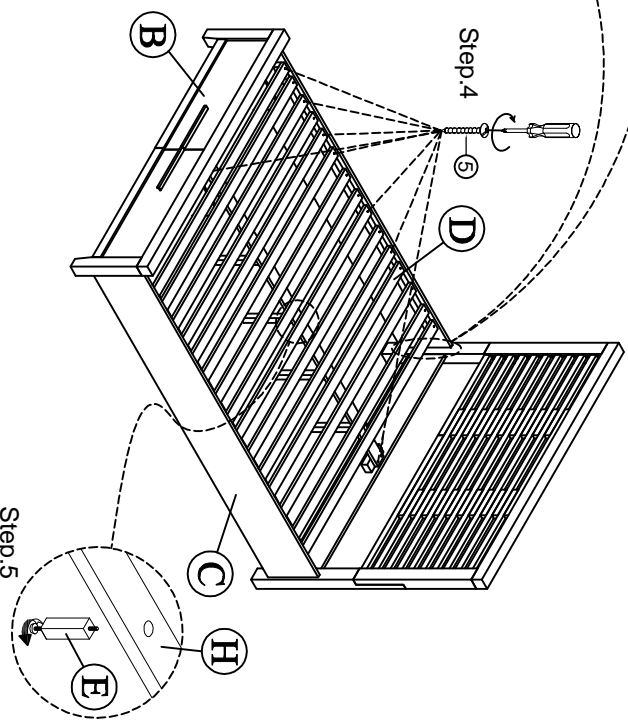

Step. 4

Step. 5