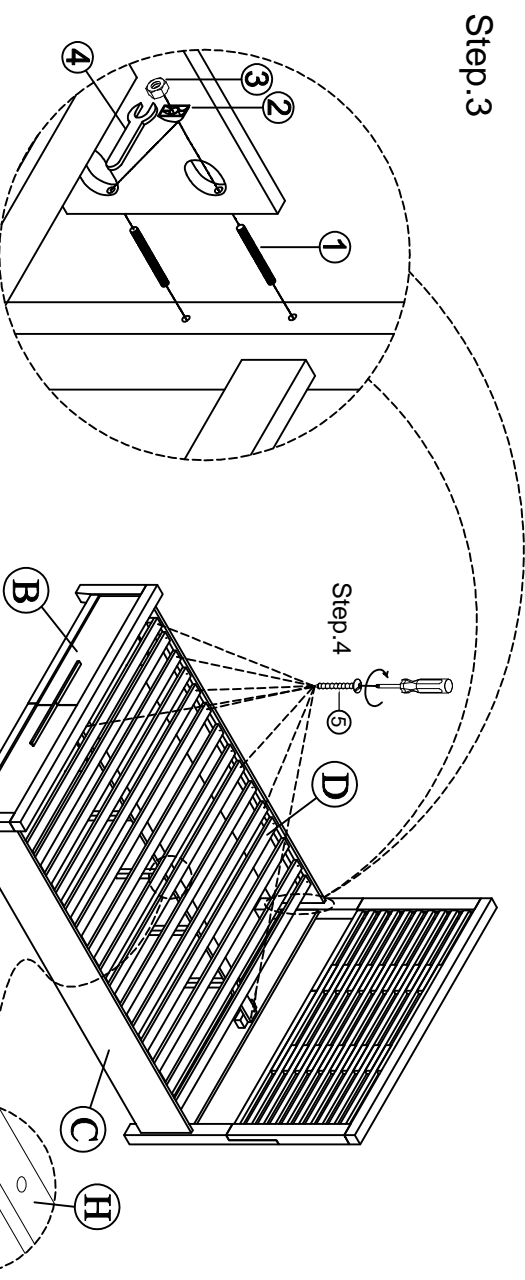

Step. 1

Step. 3

Step. 4

Step. 5