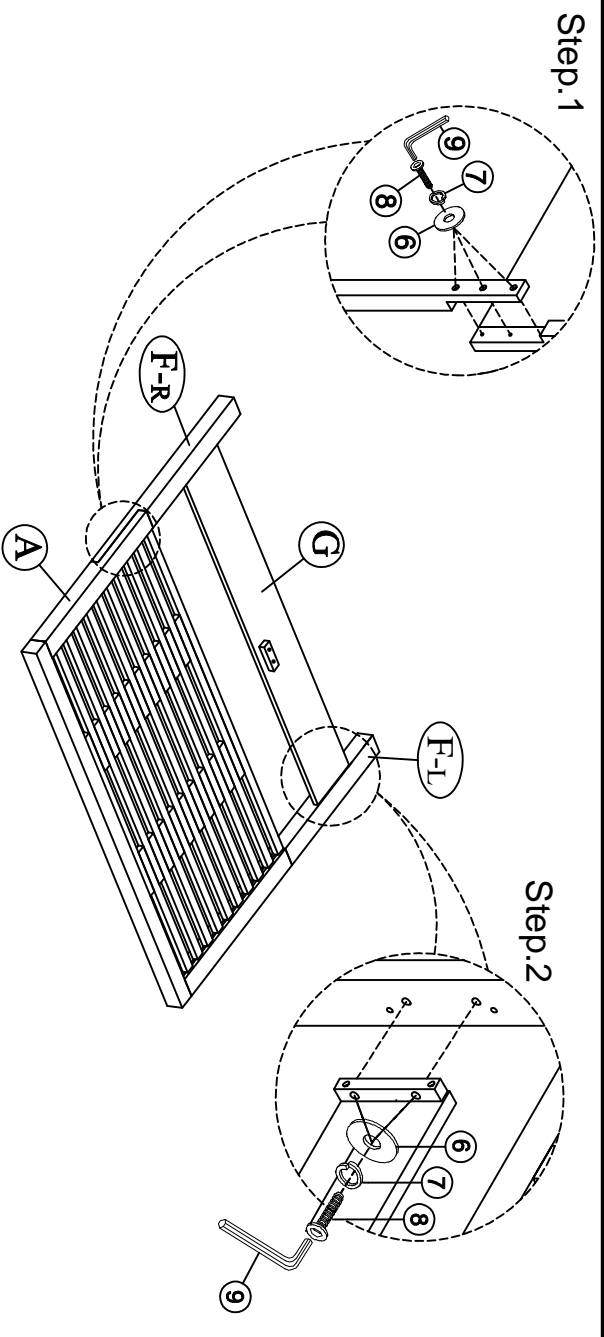

ASSEMBLY INSTRUCTIONS

Group Name: Accolade
 Description: FULL BED STORAGE
 Item No: B022FHB+B022FFB+B022FSR

LIST OF PARTS

(A) Headboard  1 pc	(B) Footboard  1 pc
(C) Side rail  2 pcs	(D) Slats  15 pcs
(E) Support with leveler  4 pcs	(F) Headboard leg  1L, 1R
(G) Stretcher  1 pc	(H) Center support  1 pc

LIST OF HARDWARE

1. Bolts  5/16" x 83mm(8 pcs)	2. Washer  5/16"(8 pcs)
3. Nut  5/16"(8 pcs)	4. Spanner  5/16"(1 pc)
5. Screw  #4 x 30mm(34 pcs)	6. Washer  5/16"(10 pcs)
7. Spring washer  5/16"(10 pcs)	8. Bolts  5/16" x 50mm(10 pcs)
9. Allen key  4mm(1 pc)	

Step. 1

Step. 2

Step. 3

Step. 4

Step. 5